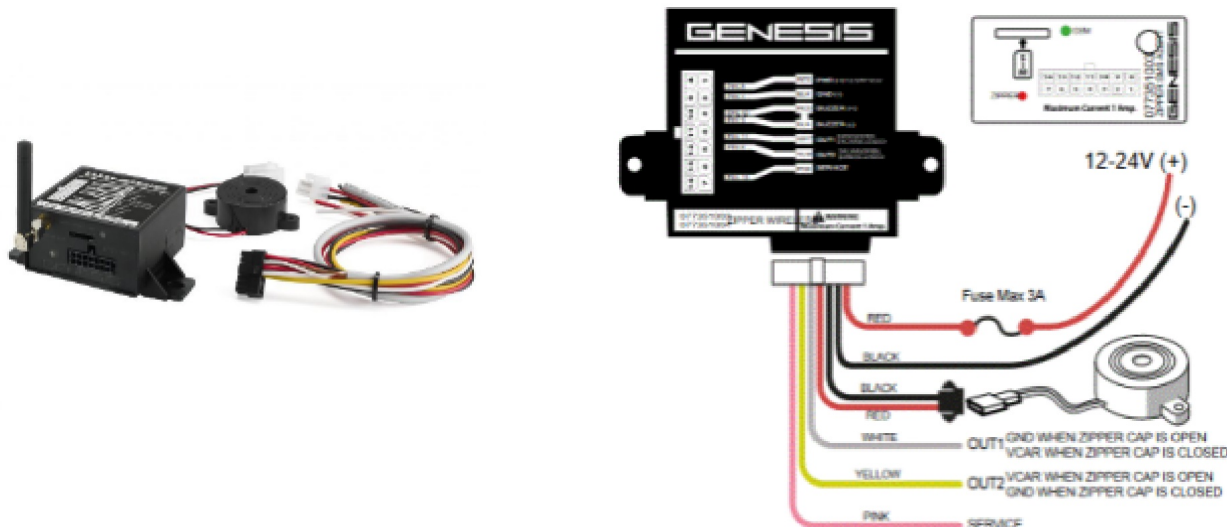

077351003 - SMS UNIT FOR ZIPPER WIRELESS

Used in conjunction with ZIPPER WIRELESS, this unit is installed in the cabin of the vehicle and receives the signal of the ZIPPER fuel cap via radio frequency, providing output to a buzzer and other devices which are in turn connected. This unit provides an SMS text message to a number programmed by the user whenever ZIPPER is opened. SIM Card NOT INCLUDED

COMPATIBLE WITH: All Zipper WIRELESS fuel caps

TECHNICAL DATA

Main Body Material	Plastic Box containing PCB
Dimensions	100x60x30
General Specifications	ECU for optional use with ZIPPER WIRELESS as a receiver, buzzer and GSM unit to send SMS messages to a designated number when the fuel cap is openend. Also includes digital outputs for telematics interfacing. Buzzer volume 105Db Buzzer volume 105Db
Weight	200 g
Package type	Carton Box
Package dimensions (cm)	165x125x80
Package contents	ECU, cable, GSM antenna, buzzer, instructions
Power	12-24V
Output	Digital Neg (-) output Digital Pos (+) output Buzzer Output
Tx capabilities	GSM
Rx capabilities	RF 440Mhz